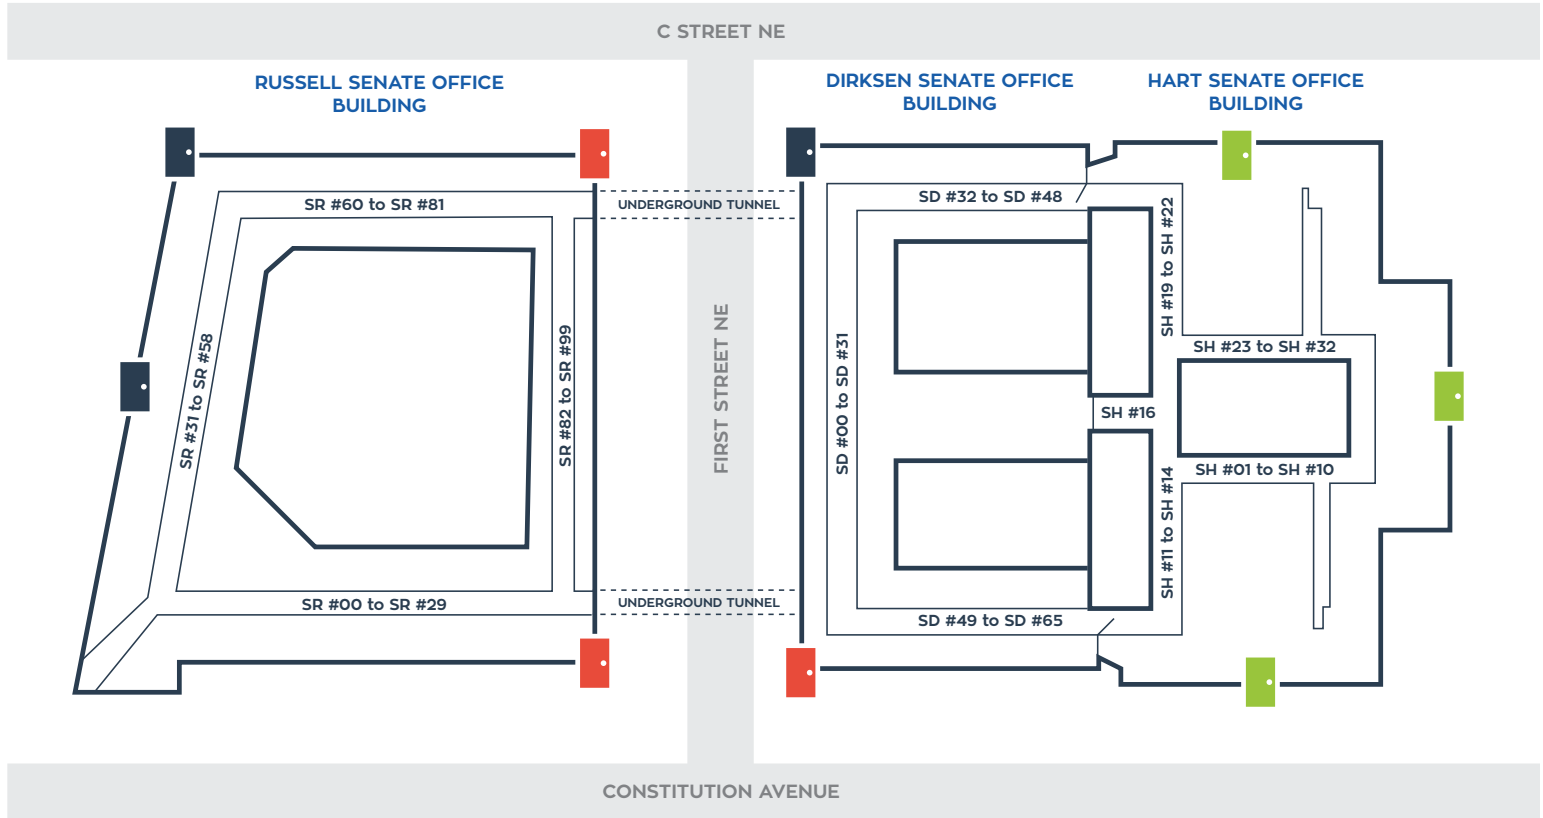

HOUSE OFFICE BUILDINGS

SENATE OFFICE BUILDINGS

- PUBLIC ENTRANCE (Handicap Accessible)
- PUBLIC ENTRANCE (NOT Handicap Accessible)
- MEMBER/STAFF ENTRANCE ONLY (Only until 10am)