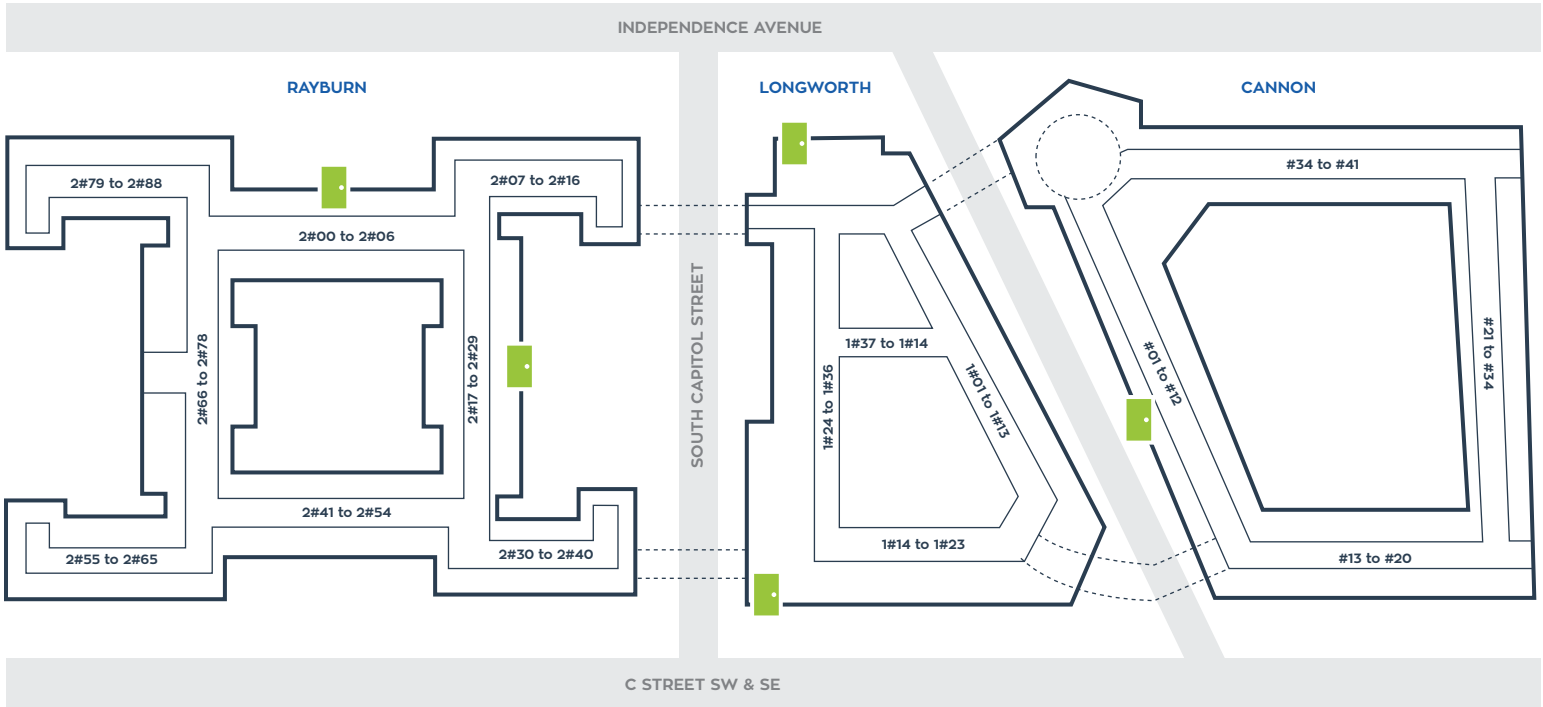

HOUSE OFFICE BUILDINGS

SENATE OFFICE BUILDINGS

- PUBLIC ENTRANCE (Handicap Accessible)
- PUBLIC ENTRANCE (NOT Handicap Accessible)
- MEMBER/STAFF ENTRANCE ONLY (Only until 10am)